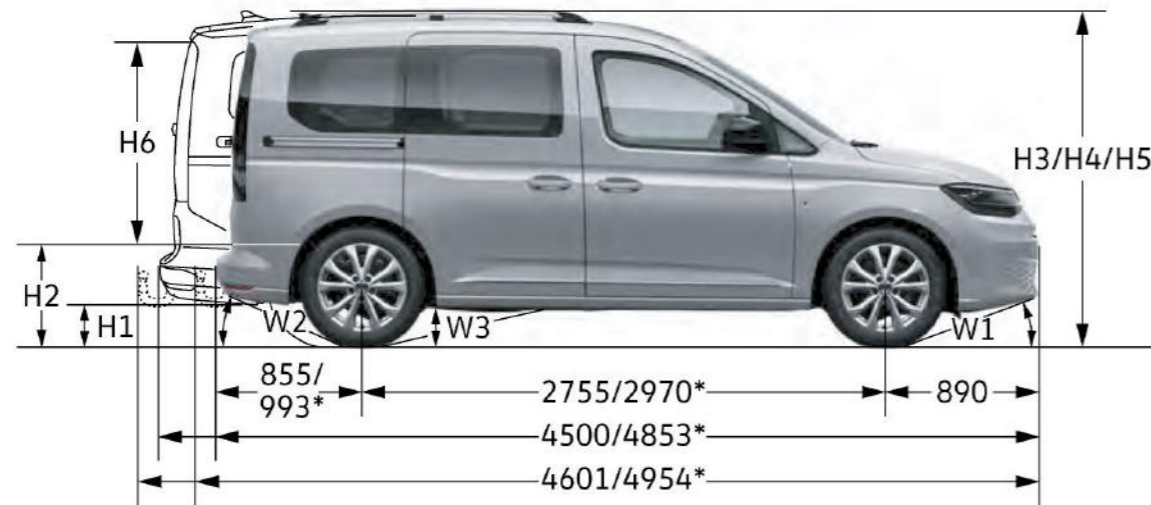

Technical dimensions

Dimensions.

Kombi, Kombi Maxi, Caddy, Caddy Maxi, Life, Life Maxi, Move, Move Maxi, Style and Style Maxi

*Values apply to Maxi.

Dimensions		Kombi, Caddy, Life, Move and Style	Kombi Maxi, Caddy Maxi, Life Maxi, Move Maxi and Style Maxi
B1	load/luggage compartment width, min./max.	(mm) 1,185	
H1	ground clearance (measured underneath the engine guard)	(mm) 144	143
H2	loading sill over stationary level	(mm) 562	563
H3/H4/H5	vehicle height/incl. roof railing* (optional)/with antenna base* (optional)	(mm) 1,798/1,832/1,833	1,800/1,836/1,835
H6	loading height	(mm) 1,200	1,211
L1/L2/L3	load/luggage compartment floor length, behind 1 st /2 nd /3 rd row of seats (optional)	(mm) 1,913/1,100/317	2,265/1,452/629
W1/W2	approach and departure angle, front/rear	(°) 14.2/ 19.3	14.7/15.9
W3	ramp angle	(°) 12.9	11.8
	vehicle width/with exterior mirror	(mm) 1,855/2,100	
	side sliding doors, width x height	(mm) 701 x 1,072	844 x 1,072
	rear aperture, with tailgate/with wing doors (optional), width x height	(mm) 1,185 x 1,122/1,185 x 1,098	
	load/luggage compartment volume behind 1 st row of seats (2 nd row of seats removed), max./	2,556/	3,105/
	behind 2 nd row of seats, max./behind 3 rd row of seats** to the upper edge of the backrest	(l) 1,213/191	1,720/446
	minimum turning circle, approx.	(m) 11.4	12.1