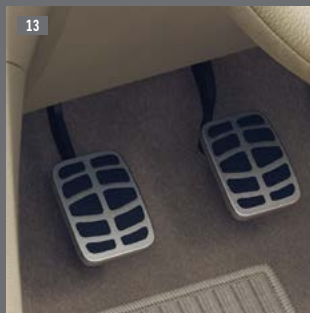

14 | Reverse Parking Assist System

Automatically activated when reverse gear is engaged, measurement is by sensors concealed in the rear bumper. Sensors available in black, silky silver & pearl snow white colour options.
(Image not available).

Part No. 990JOM68K09-010 (IRVM RPAS)

Part No. 990JOM74K09-050 (RPAS with dashboard display system)

15 | Door Visor

Enjoy the circulating fresh air, even when it is raining or avoid the unpleasant build-up of heat on hot days with the windows opened slightly.
(Image not available).

Part No. 990JOM79MQ0-010

16 | Body Side Moulding

Protective side body mouldings with a touch of chrome is the most dashing bodyguard for your Ciaz.
(Image not available).

Black Part No. 990JOM79M01-010

Silky Silver Part No. 990JOM79M01-020

Pearl White Part No. 990JOM79M01-030

11

13

18

17 | Onboard Tyre Pressure Monitoring System

An electronic system designed to monitor the air pressure inside the pneumatic tyres. Avoiding traffic accidents due to under/over inflated tyres by early detection.

Part No. 990JOM79MPY-010

18 | Bumper Corner Protector

Bumper being the most vulnerable area to scratches & bumps It is essential to put this tailor made bumper corner protector on your Ciaz.

Part No. 990JOM79M17-010

19 | Reading Lamp

A flexible spiral pipe, along with LED light makes it convenient to read on the move.

Part No. 990JOM99911-050

20

17

20 | Window Sunshade

Window sunshade can be used as optimum sun protection without impairing traffic regulations.

Part No. 990JOM79MU0-010

19