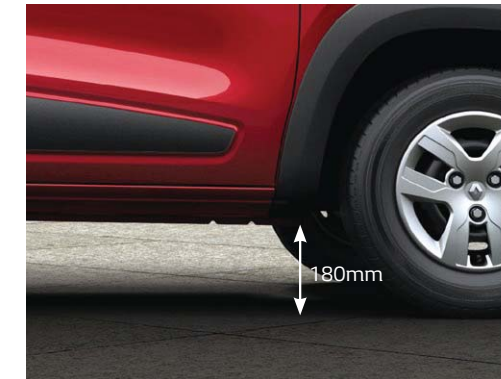

Live for more performance and safety

The Renault KWID has an S Ce – Smart Control efficiency engine for accurate air to fuel ratio monitoring – delivering the ultimate driving pleasure. A knock sensor automatically adjusts spark advance to fuel quality, to help deliver optimised performance and fuel efficiency of 4.7L/100km*.

The suspension system of the Renault KWID is calibrated for optimum ride, handling and braking, providing for a comfortable, safe drive. The ultra high ground clearance of 180mm allows you to take on any challenge with ease.

With your safety in mind, the Renault KWID comes equipped with high safety Pro-Sense front seat belt, a driver side airbag and central locking system. The front disc brakes ensure you're equipped for all weather conditions and road surfaces, while the high mount stop lamp and audible parking brake warning let you be at complete peace of mind all through the journey.