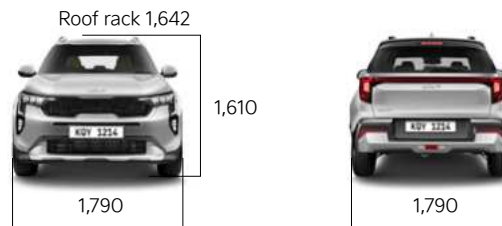

Interior Trim.

Stylish all-black interior

Dimensions (mm)

16-inch tire based

Overall length	4,120	Overhang (front)	833
Overall width	1,790	Overhang (rear)	787
Overall height	1,610	Wheel tread (front)	1,576
Wheelbase	2,500	Wheel tread (rear)	1,589

Wheels

833	2,500	777

4,110

Exterior Colours.

Body Single Colour

Two-tone Body Colours*