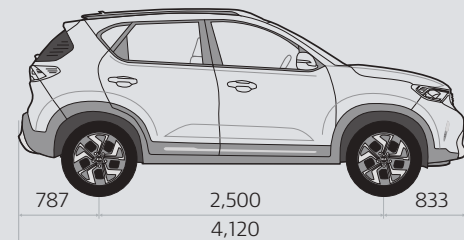

Dimensions (mm)

		16-inch tire based	
Overall length	4,120	Overhang (front)	833
Overall width	1,790	Overhang (rear)	787
Overall height	1,646	Wheel tread (front)	1,558
Wheelbase	2,500	Wheel tread (rear)	1,571