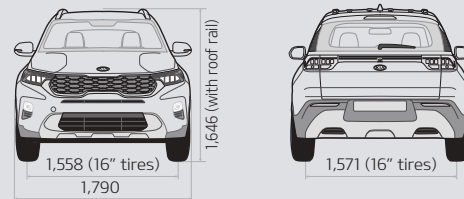

Dimensions (mm)

		16-inch tire based	
Overall length	4,120	Overhang (front)	833
Overall width	1,790	Overhang (rear)	787
Overall height	1,646	Wheel tread (front)	1,558
Wheelbase	2,500	Wheel tread (rear)	1,571