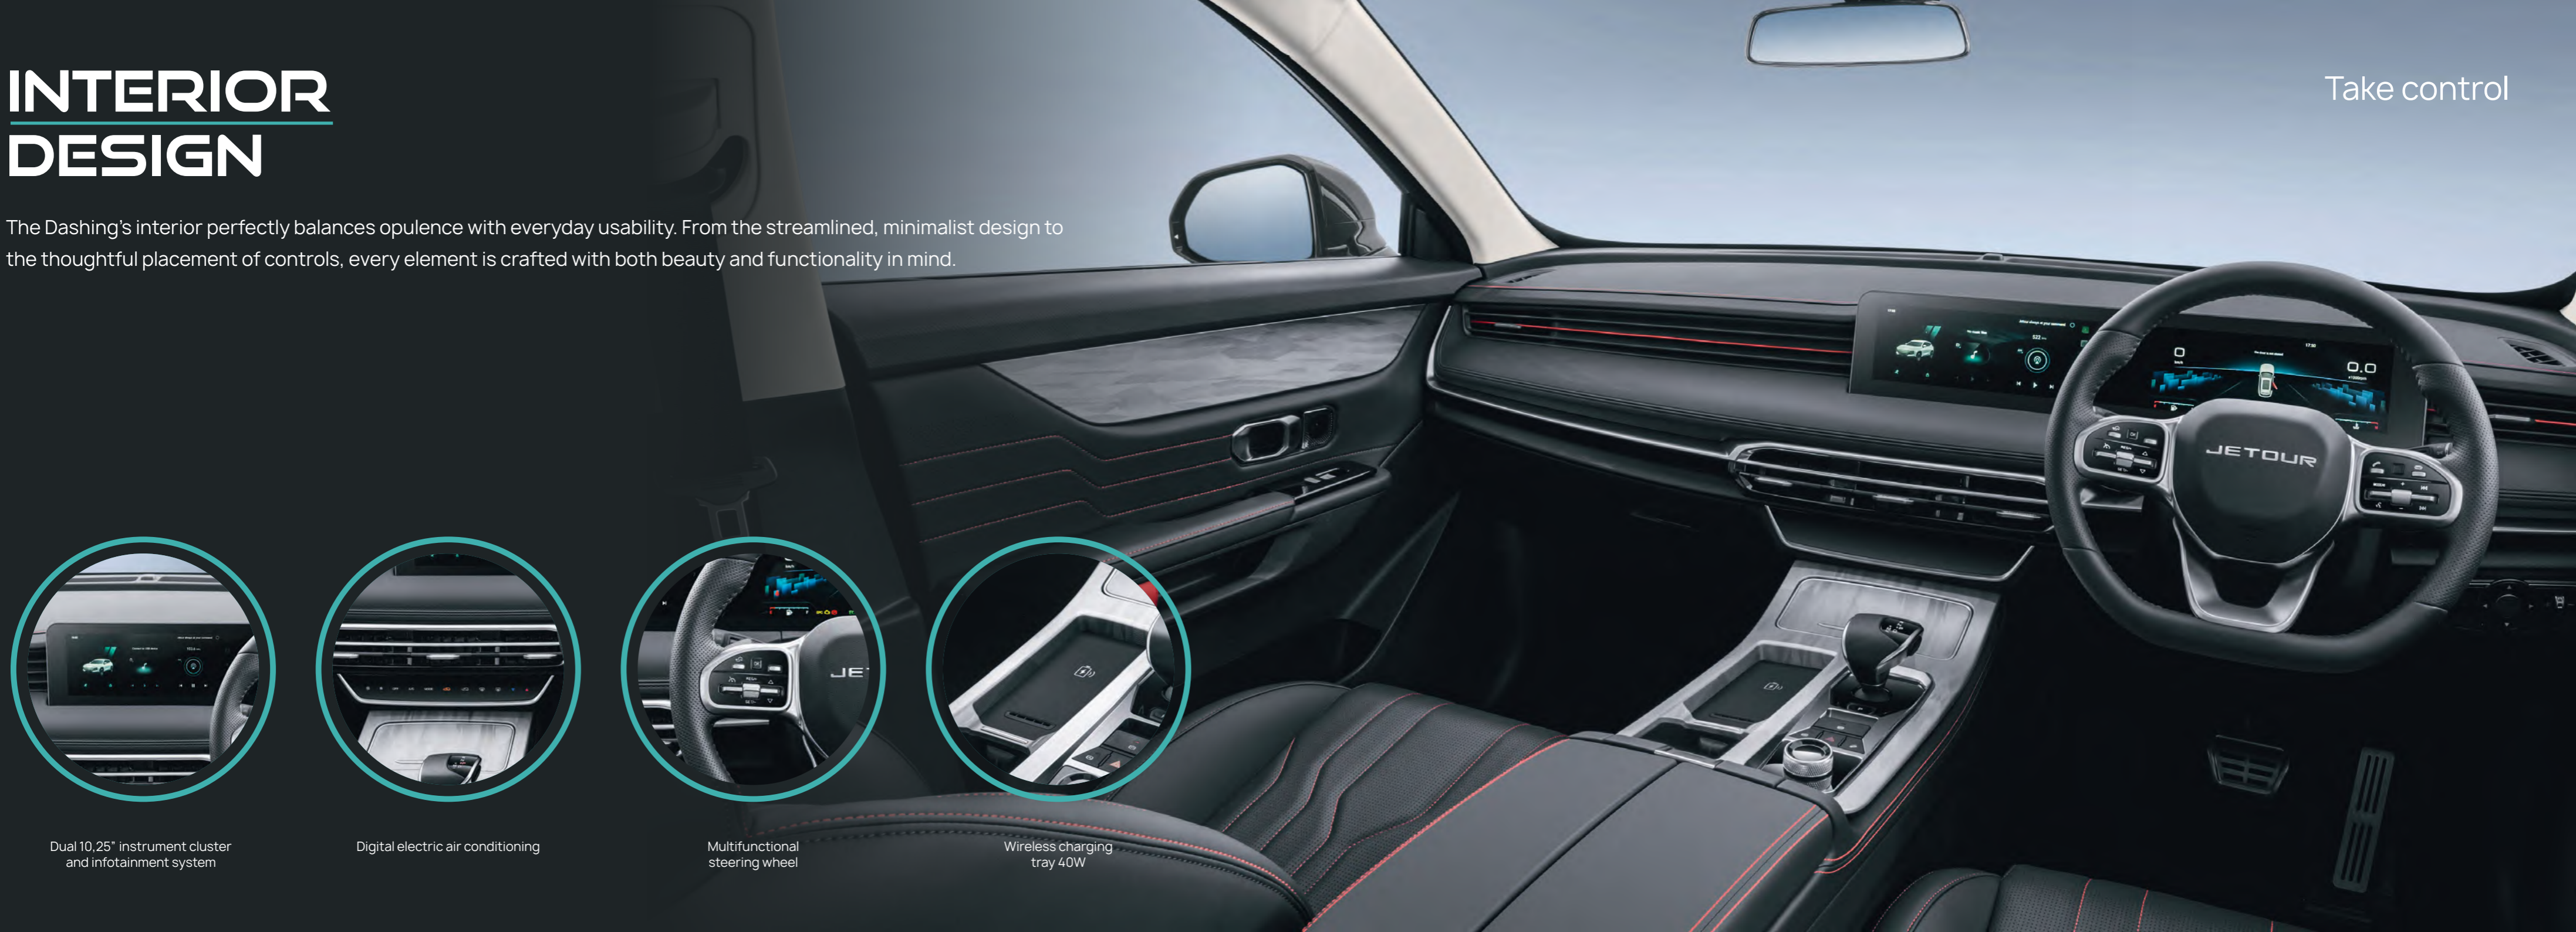

JETOUR
— Drive Your Future —

DASHING

Forget subtle

EXTERIOR DESIGN

The Jetour Dashing is a testament to the transformative power of design. Its striking aesthetics serve as a constant reminder of the limitless possibilities ahead, urging you to see more and be seen. With its sharp, athletic lines, multi-dimensional front face, and striking split-type LED headlights, the Dashing doesn't merely get you there; it makes a spectacular entrance.

Keyless entry with seamless handles and Rubik's Cube Key with remote engine start

Broad wheel arches for aggressive stance

235/55R19 wheels with tyre pressure monitoring system

INTERIOR DESIGN

The Dashing's interior perfectly balances opulence with everyday usability. From the streamlined, minimalist design to the thoughtful placement of controls, every element is crafted with both beauty and functionality in mind.

Take control

Dual 10,25" instrument cluster and infotainment system

Digital electric air conditioning

Multifunctional steering wheel

Wireless charging tray 40W

The place to be

INTERIOR DESIGN

With its assertive stance and meticulous craftsmanship, the Dashing proclaims ownership of every street it graces. Its impressive proportions and carefully considered details embody the mantra, "Fortune favours the bold."

6-Speed DCT

Intelligent voice
command

Armrest with cooling and
heating functionality

Electrically adjustable driver seat

INTERIOR DESIGN

Step into a cabin that rivals a first class suite and sink into the comfort of plush leather seats. Experience technology so intuitive, it seems like a natural extension of your thoughts. In the Dashing, every detail—from the sporty bucket seats to the comprehensive suite of safety features—reflects your refined taste and adventurous spirit.