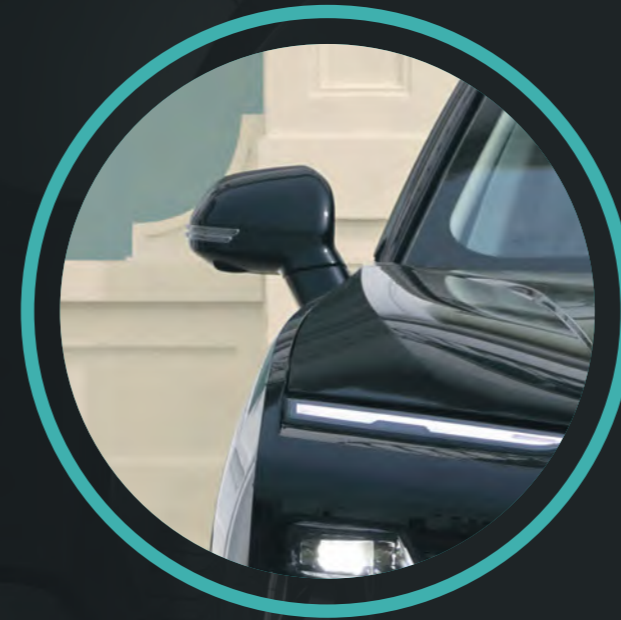

JETOUR
— Drive Your Future —

DASHING

Forget subtle

EXTERIOR DESIGN

The Jetour Dashing is a testament to the transformative power of design. Its striking aesthetics serve as a constant reminder of the limitless possibilities ahead, urging you to see more and be seen. With its sharp, athletic lines, multi-dimensional front face, and striking split-type LED headlights, the Dashing doesn't merely get you there; it makes a spectacular entrance.

Electrically adjustable rearview mirrors

Long lateral slats creates wide appearance

Automatic LED headlights + Daytime running lights

EXTERIOR DESIGN

Expect a symphony of curves at every angle. Its sloping coupe profile and muscular lines blend strength with sophistication, making it clear that the Dashing sets the trend for others to follow.