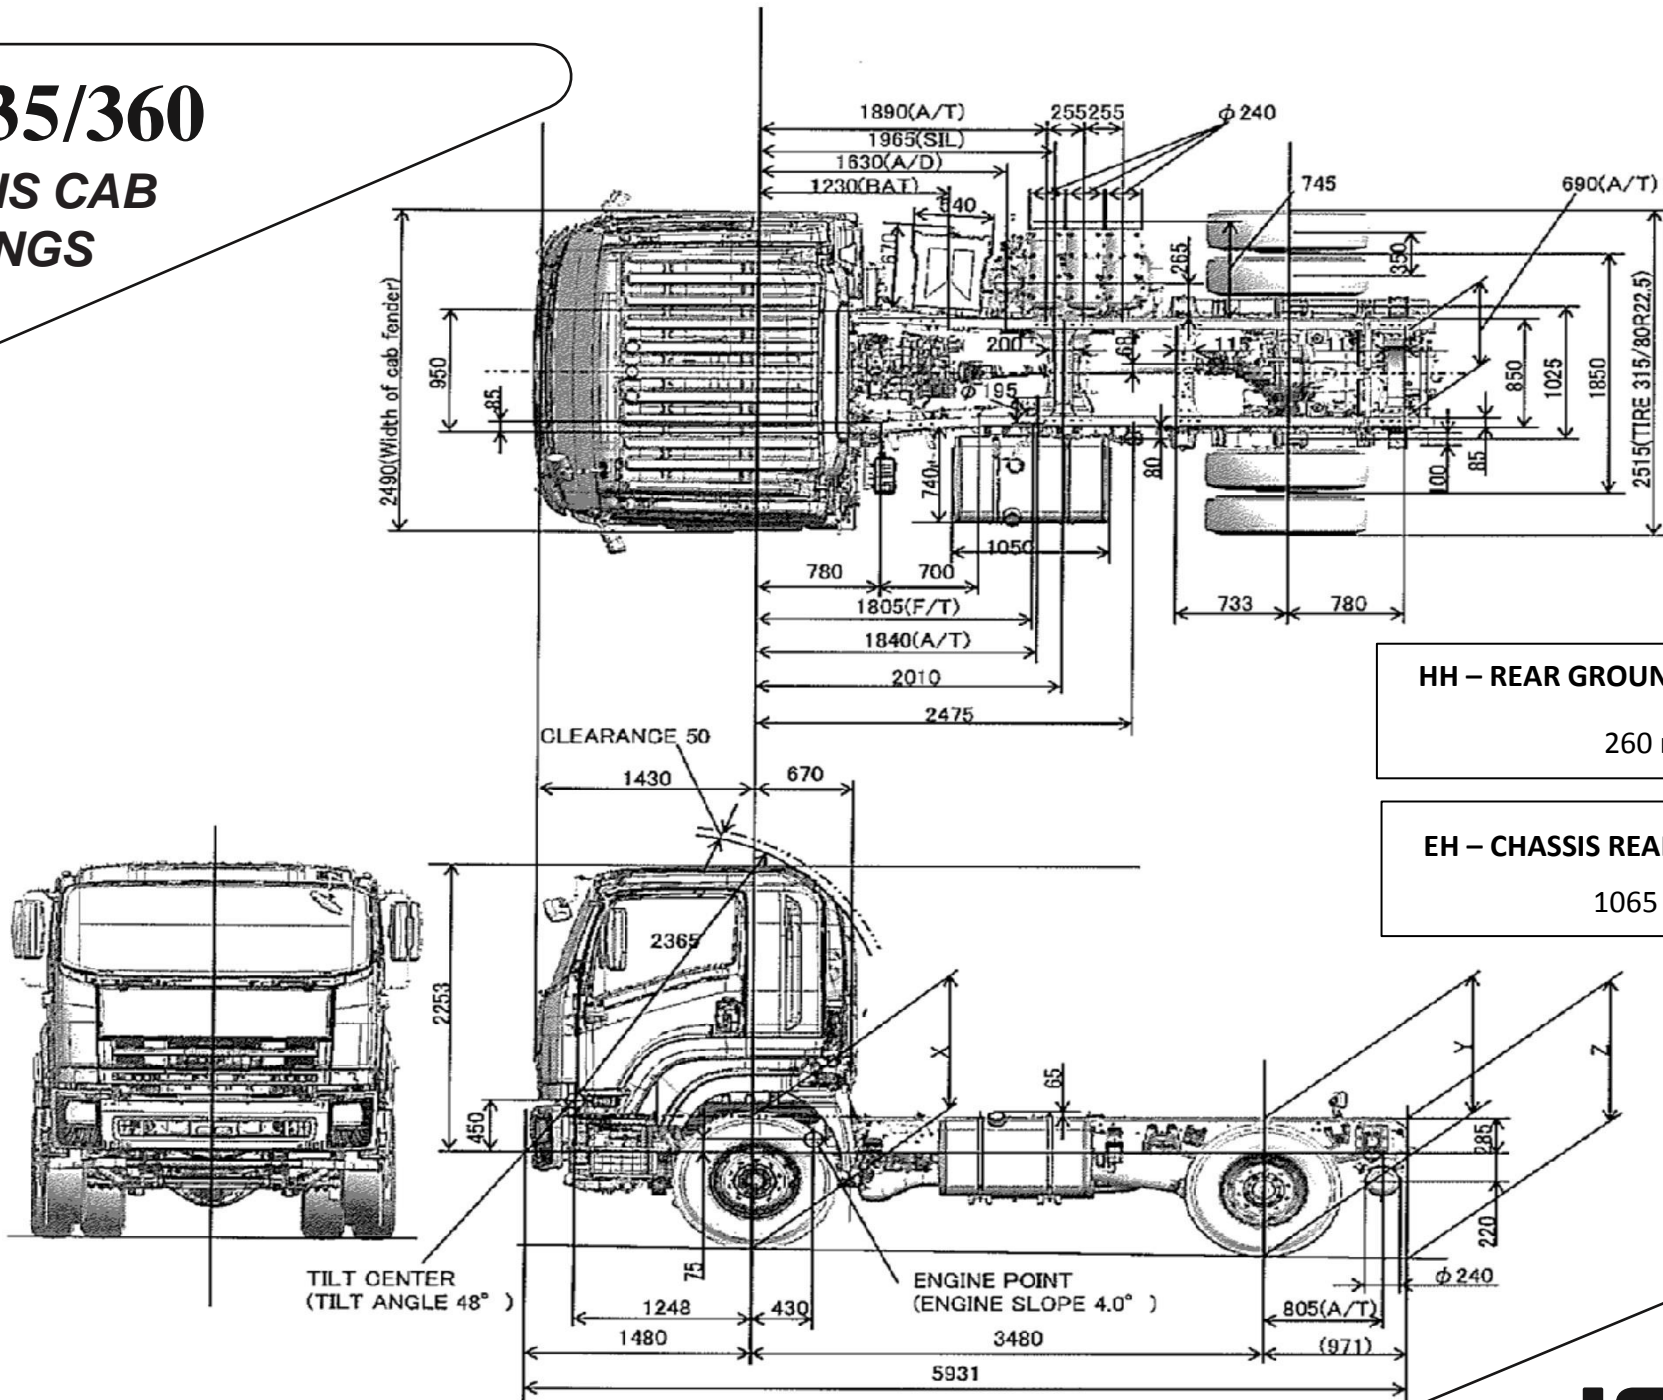

GX-35/360

CHASSIS CAB DRAWINGS

HH – REAR GROUND CLEARANCE
260 mm

EH – CHASSIS REAR END HEIGHT
1065 mm

www.isuzu.co.za f t

ISUZU
With you, for the long run