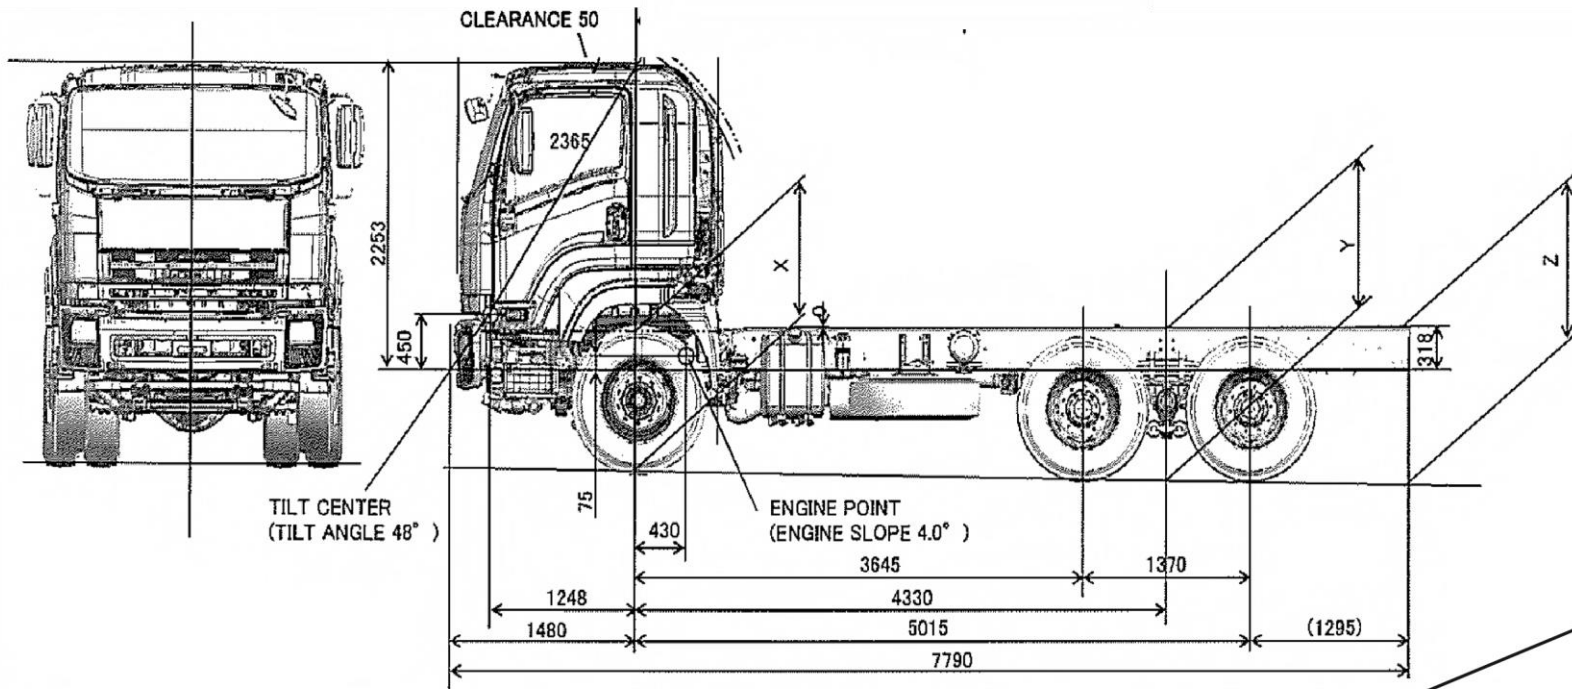

FX2-26/360 TIPPER

CHASSIS CAB DRAWINGS

HH – REAR GROUND CLEARANCE
265mm

EH – CHASSIS REAR END HEIGHT
1170 mm

www.isuzu.co.za  

ISUZU
With you, for the long run