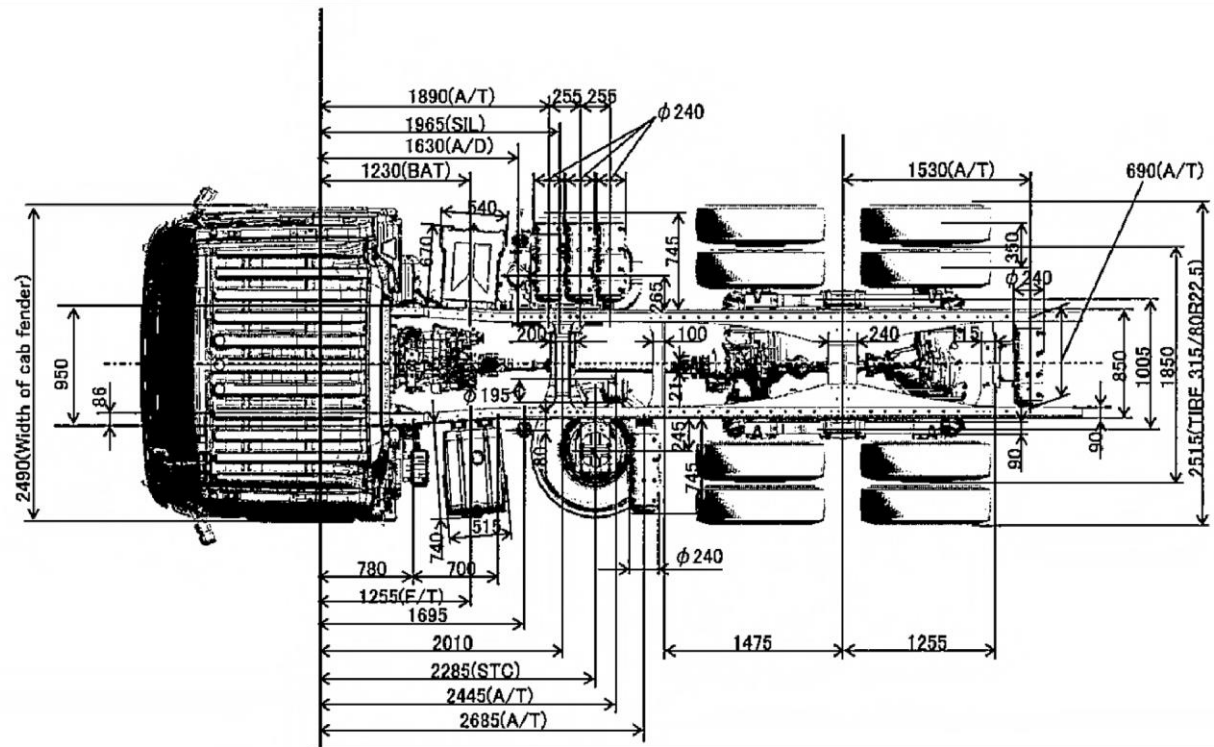

FX2-26/360 TIPPER

CHASSIS CAB DRAWINGS

HH – REAR GROUND CLEARANCE
265mm

EH – CHASSIS REAR END HEIGHT
1170 mm

www.isuzu.co.za  

ISUZU
With you, for the long run